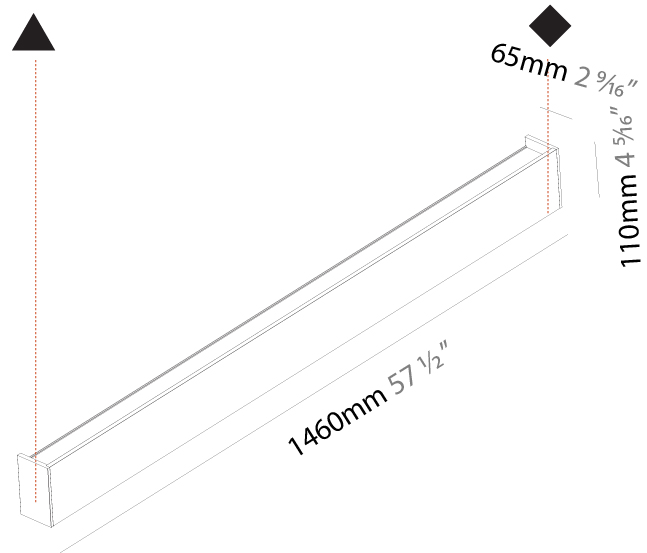

GENERAL

Series: Never Ending
Partner: Prolicht
Division: Architectural
Installation: Surface
Product Type: Linear Profiles
Mounting Location: Wall
Light Distribution: Direct / Indirect

PHYSICAL

Shape: Rectangle
Length (mm): 1460
Length (in): 57 1/2
Height (mm): 110
Height (in): 4 5/16
Extension (mm): 65
Extension (in): 2 9/16
Weight (kg): 5.3
Weight (lbs): 11.68
Diffuser: PMMA - Opal
Fixture Finish: ANA / SSR / BKV / CWI / CRY / HAB / MSR / UFT / ITA / RUA / OGR / FTG / MYG / RWR / LOD / PUS / FRO / FUP / KIA / POP / BLS / SPG / MEY / GOH / CHC / COM / ABZ / JAG / OBR / MOS / ROR
Fixture Material: Extruded Aluminum

ELECTRICAL

Lamp Type: LED (Zhaga Standard)
Input Wattage (W): 25
Total Output Wattage (W): 20 / 18.5 (3500K)
Dimming: Non-Dimming / Phase Dimming (120Vac only) / 0-10V Dimming
Driver Included: Yes
Driver Location: Integrated
Driver Type: Constant Current - 120/277Vac
Driver Class: Class 2
Input Voltage (V): 120 - 277
Constant Current (MA): 350 / 625 (3500K)

LED

Color Temperature (°K): 3000 / 3500 / 4000
Max. Delivered Lumen (lm): 1530 / 1578 / 1610
CRI: >80 CRI
Lamp Life (hrs): 50000

OPTICAL

RATINGS AND CERTIFICATIONS

Certified By: Certified for North American Standards
IP rating: IP20

PROJECT
TYPE
SPECIFIER
QUANTITY
DATE